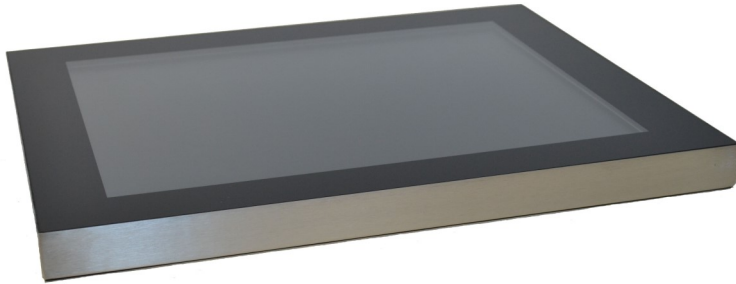

APEX | 13.3" Waterproof Display

- ◆ **13.3" Waterproof Display**
Fully IP65 sealed for Indoor and Outdoor use
Optional High Bright Sun-Readable Display.
- ◆ 1920 x 1080 Full HD Resolution, 16:9 ratio
- ◆ Rear VESA studs for desk stand / wall bracket.
- ◆ Standard AC or optional 12, 24, & 48 vDC operation.
- ◆ Black or Stainless Steel finish, bespoke options.
- ◆ Designed, hand assembled and fully supported by Nemacom in the UK.

The Nemacom APEX range of robust, fully IP65 sealed waterproof Displays are designed for Indoor Harsh Environment and Outdoor applications.

Offering full protection against water and dust ingress, the APEX Display is manufactured by Nemacom in the UK for optimum reliability and performance in the most challenging of environments. Compact, hardwearing and with a choice of Touchscreen Technologies, our APEX Waterproof Displays are the ideal solution for a wide range of applications, including.-

Automation | Food Process | Wayfinding | Key Performance Indicator | Manufacturing | Process Control
Advertising | Outdoor Digital Signage.

Available in Black or Stainless Steel.
Rear VESA Studs for Wall Bracket / Desk
Stand mounting.