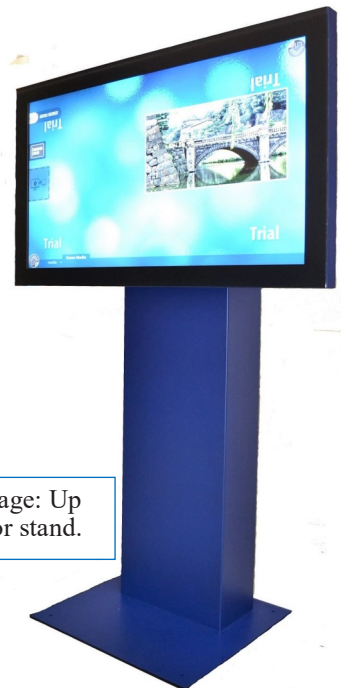

Waterproof Digital Signage: Up
to 55" with bespoke floor stand.