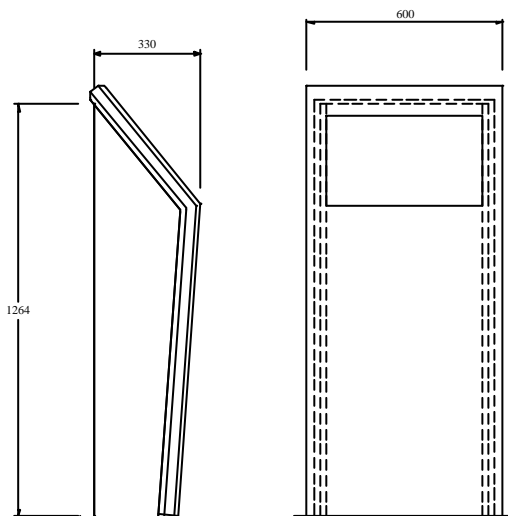

- 15" | 17" | 19" LCD size options
  Standard black or custom RAL paint finish
- **Resistive or Capacitive Touchscreen**
  LCD protective cover for non-touchscreen
  Choice of hardware integration
- Internal shelf for PC, end user supplies PC
  Rear or floor cable entry
- Locked front / rear door entry options
  Designed, assembled and supported by Nemacom in the UK.

The Nemacom Smart Kiosk is the ideal solution for those looking for a rugged, flexible, low cost Kiosk. Simple yet stylish, the Kiosk is available in a number of finishes from standard black with limited features to a bespoke finish with a number of additional devices— we specialise in integrating a customers preferred hardware to suit a particular application. Contact us to discuss your kiosk project.